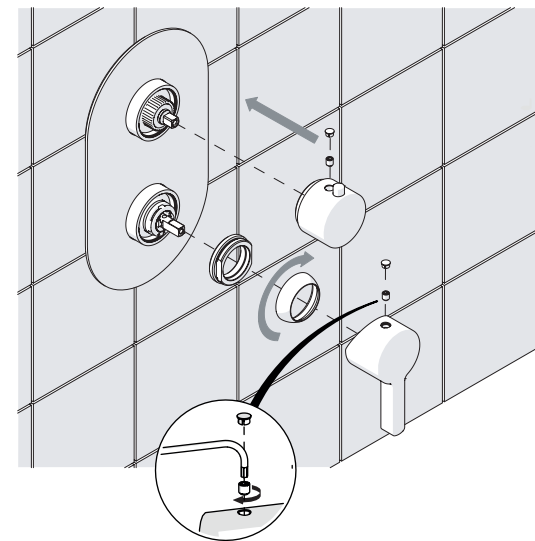

Not included / Non incluso / Non Inclus / Nie zawarty / No incluido / Nao incluido

1

REF. ISTRWE81102

2

3

4

5