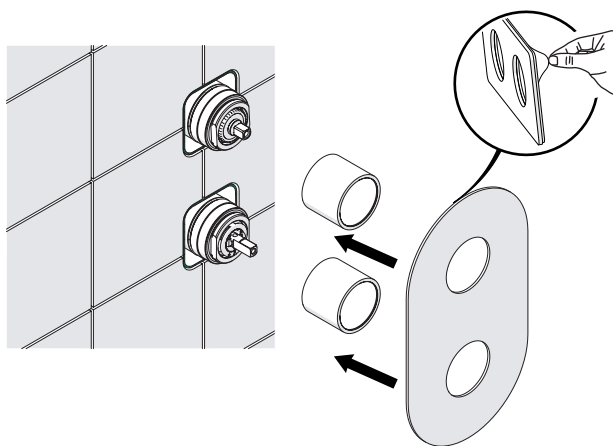

Not included / Non incluso / Non Inclus / Nie zawarty / No incluido / Nao incluido

1

REF. ISTRWE81102

2

3

4

5