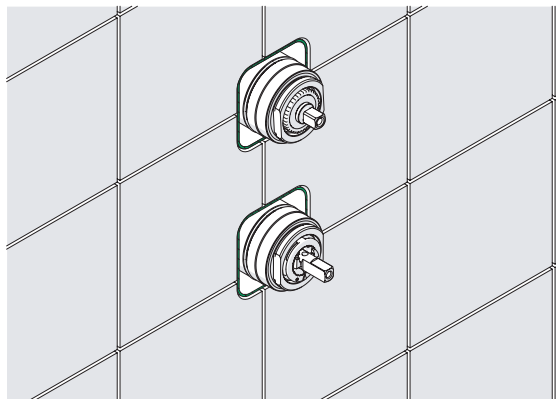

REF. ISTRWE81102

2