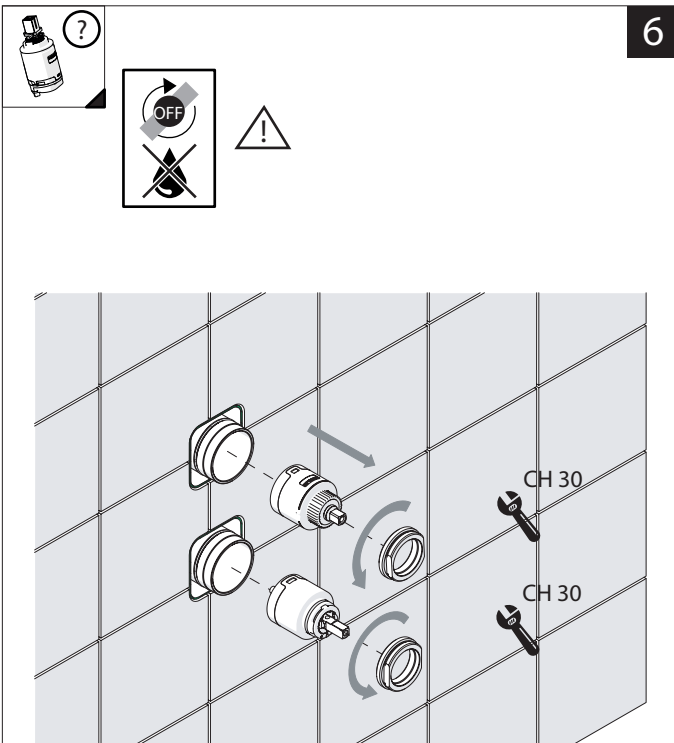

PRIMA DI INIZIARE / BEFORE STARTING

P	P bar	MAX 10 MIN 0,5	5		T	T °C	MAX -80	MAX 65 MIN 45

PULIZIA / CLEANING

ACQUA WATER ✓	ALCOOL ✓	MICROFIBRA MICROFIBER ✓	SPUGNA SPONGE ✗	DETERGENTI DETERGENT ✗
→	→	→	→	→