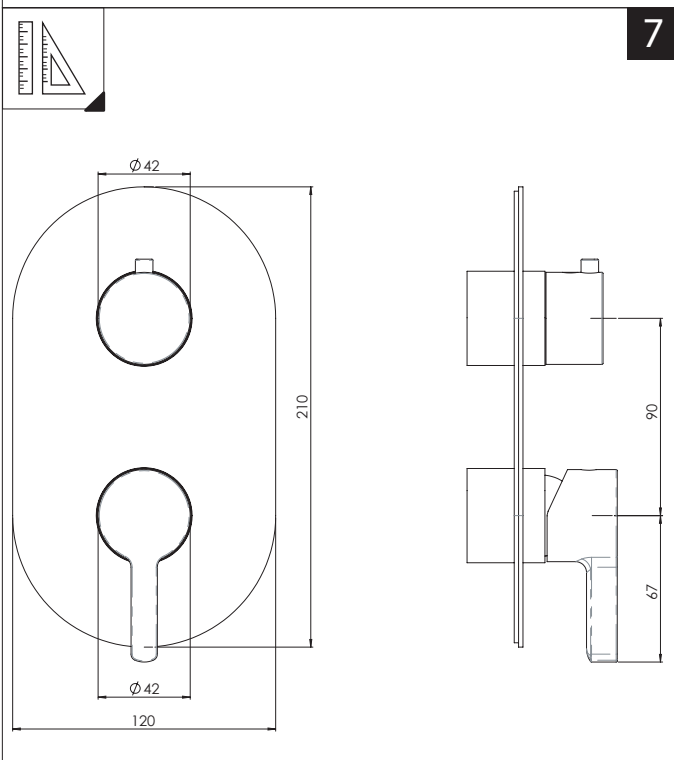

PRIMA DI INIZIARE / BEFORE STARTING

P	P bar	MAX 10 MIN 0,5	5		T	T °C	MAX -80	MAX 65 MIN 45

PULIZIA / CLEANING

ACQUA WATER ✓	ALCOOL ✓	MICROFIBRA MICROFIBER ✓	SPUGNA SPONGE ✗	DETERGENTI DETERGENT ✗
→	→	→	→	→